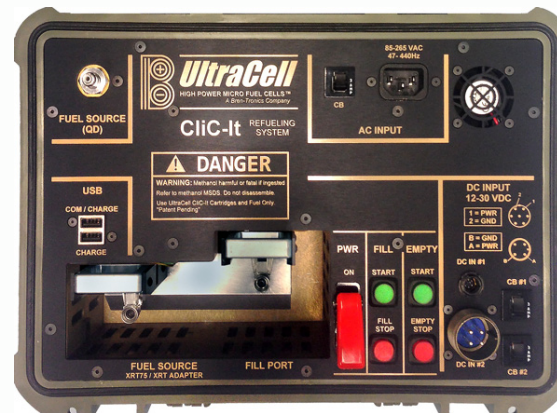

CLIC-It Cartridge Re-filler

PN: ACA0004

MOBILE REFILLING SYSTEM FOR DEMANDING APPLICATIONS

RE-FILLER SYSTEM

OPERATIONAL MODES	AC Source / DC Source / OFF
CONTROL MODES	Fill / Evacuate / Stop
AC INPUT VOLTAGE	85-265 VAC / 47-440Hz
DC INPUT VOLTAGE	12-30 VDC
COMPATIBLE CARTRIDGES	ULTRACELL 550CC / XRT75
POWER CONSUMPTION	50W
COLOR	Green

PHYSICAL SPECIFICATIONS

ELECTRICAL INPUT CONNECTORS	GLENAIR 807-895-07ZNU6-7SY EMPHENOL 97-3102A-18-10P 3-PRONG AC POWER ENTRY COLDER PMCD4201
FUEL INPUT CONNECTOR	COLDER PMCD4201
DIMENSIONS	13.2" x 9.8" x 7.5" (33.5cm x 24.9cm x 19.0cm)
WEIGHT	18.5 LB (8.4 KG)

ENVIRONMENTAL REQUIREMENTS

OPERATING TEMPERATURE	-22°F to +122°F (-30°C to +50°C)
STORAGE TEMPERATURE	-40°F to +140°F (-40°C to +60°C)

PERFORMANCE

CARTRIDGE	PART NUMBER	REFILLING TIME (MINUTES)
550 CC	CR011051	10
XRT75	CR011052	23