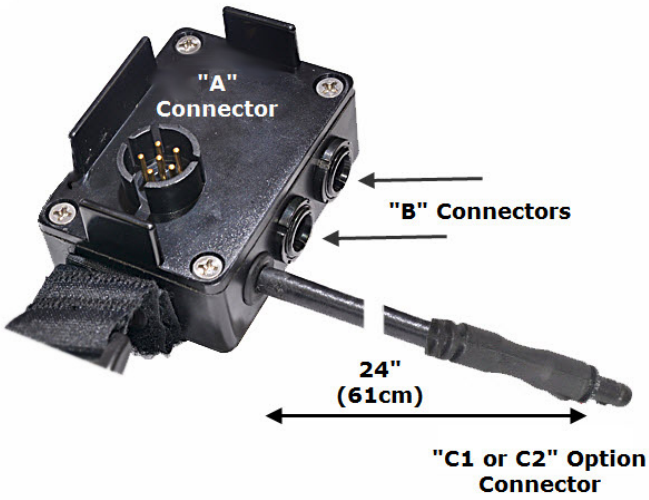

90uM Adaptor

PN: ACA0002

MOBILE INTERFACE FOR DEMANDING APPLICATIONS

OPERATION

- ❖ Use UltraCell Auto Hybrid / Sleep Mode Functionality
- ❖ Connect UltraCell fuel cells in parallel with BB2590/u or BB2557/u batteries
- ❖ Input Voltage = 16.8V
- ❖ Fuel Cell charges battery and battery supplies load

90uM Adapter Specifications

Connector	Rating
A: BB2590 / BB2557 Main Connector	Battery Specific
B: GlenAir Mighty Mouse Recepticle	5 Amp Max Cont.
C1: GlenAir Mighty Mouse Recepticle	5amp Max Cont.
C2: Souriau UT-12AC Connector or Customer Specified	13amp Max Cont. Per Custom Spec.