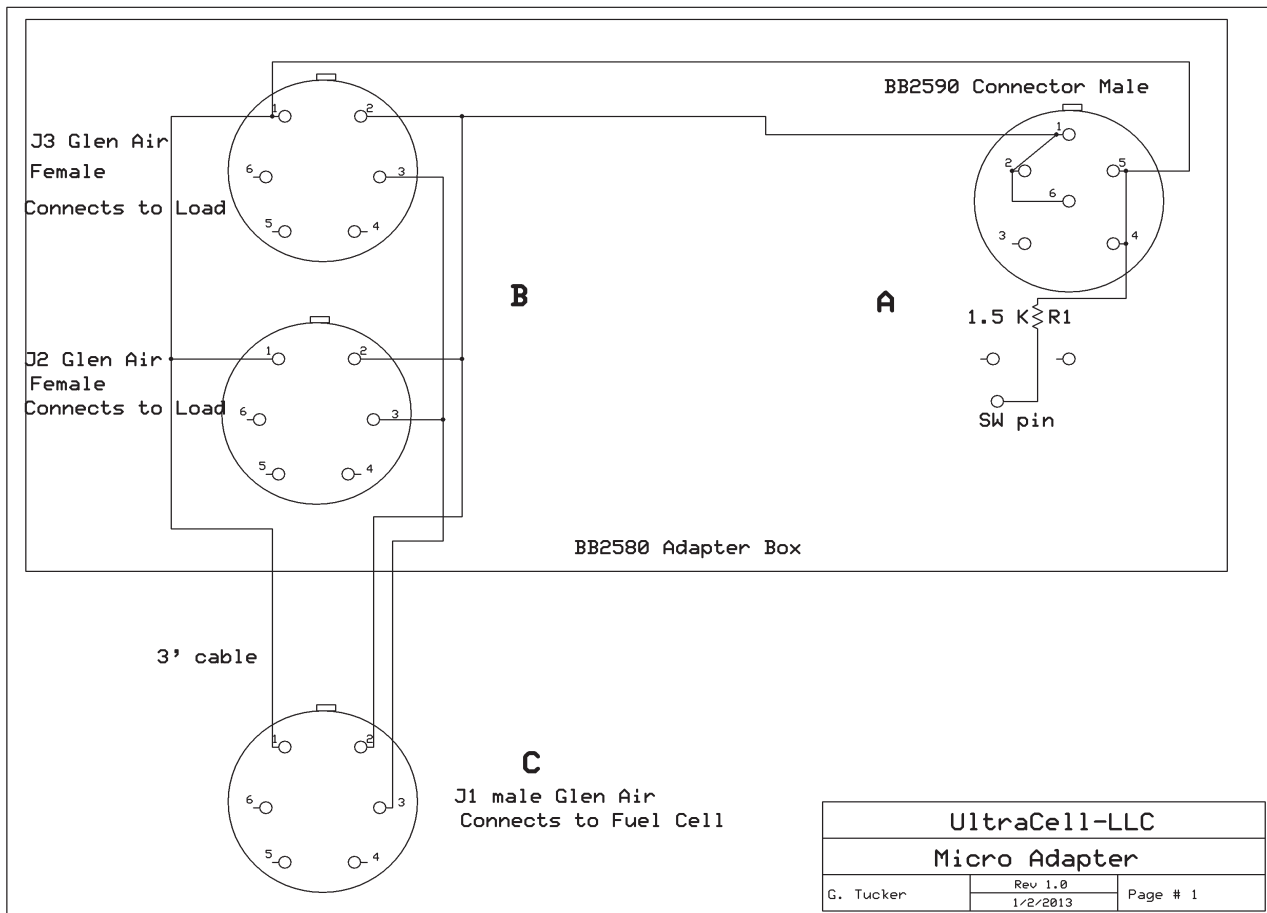

90uM Adaptor

PN: ACA0002

MOBILE INTERFACE FOR DEMANDING APPLICATIONS

OPERATION

- ❖ Use UltraCell Auto Hybrid / Sleep Mode Functionality
- ❖ Connect UltraCell fuel cells in parallel with BB2590/u or BB2557/u batteries
- ❖ Input Voltage = 16.8V
- ❖ Fuel Cell charges battery and battery supplies load

90uM Adapter Specifications

Connector	Rating
A: BB2590 / BB2557 Main Connector	Battery Specific
B: GlenAir Mighty Mouse Recepticle	5 Amp Max Cont.
C1: GlenAir Mighty Mouse Recepticle	5amp Max Cont.
C2: Souriau UT-12AC Connector or Customer Specified	13amp Max Cont. Per Custom Spec.