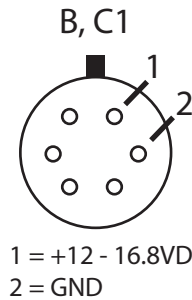

90uM Adaptor

PN: ACA0002

MOBILE INTERFACE FOR DEMANDING APPLICATIONS

OPERATION

- ❖ Use UltraCell Auto Hybrid / Sleep Mode Functionality
- ❖ Connect UltraCell fuel cells in parallel with BB2590/u or BB2557/u batteries
- ❖ Input Voltage = 16.8V
- ❖ Fuel Cell charges battery and battery supplies load

90uM Adapter Specifications

Connector	Rating
A: BB2590 / BB2557 Main Connector	Battery Specific
B: GlenAir Mighty Mouse Recepticle	5 Amp Max Cont.
C1: GlenAir Mighty Mouse Recepticle	5amp Max Cont.
C2: Souriau UT-12AC Connector or Customer Specified	13amp Max Cont. Per Custom Spec.