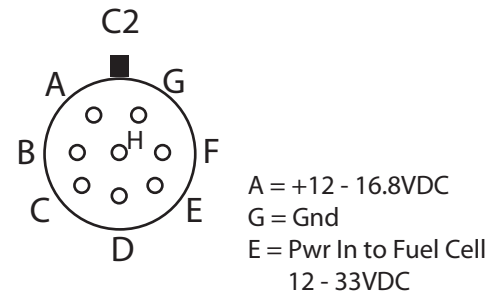

90uM Adaptor

PN: ACA0002

MOBILE INTERFACE FOR DEMANDING APPLICATIONS

OPERATION

- ❖ Use UltraCell Auto Hybrid / Sleep Mode Functionality
- ❖ Connect UltraCell fuel cells in parallel with BB2590/u or BB2557/u batteries
- ❖ Input Voltage = 16.8V
- ❖ Fuel Cell charges battery and battery supplies load

90uM Adapter Specifications

Connector	Rating
A: BB2590 / BB2557 Main Connector	Battery Specific
B: GlenAir Mighty Mouse Recepticle	5 Amp Max Cont.
C1: GlenAir Mighty Mouse Recepticle	5amp Max Cont.
C2: Souriau UT-12AC Connector or Customer Specified	13amp Max Cont. Per Custom Spec.