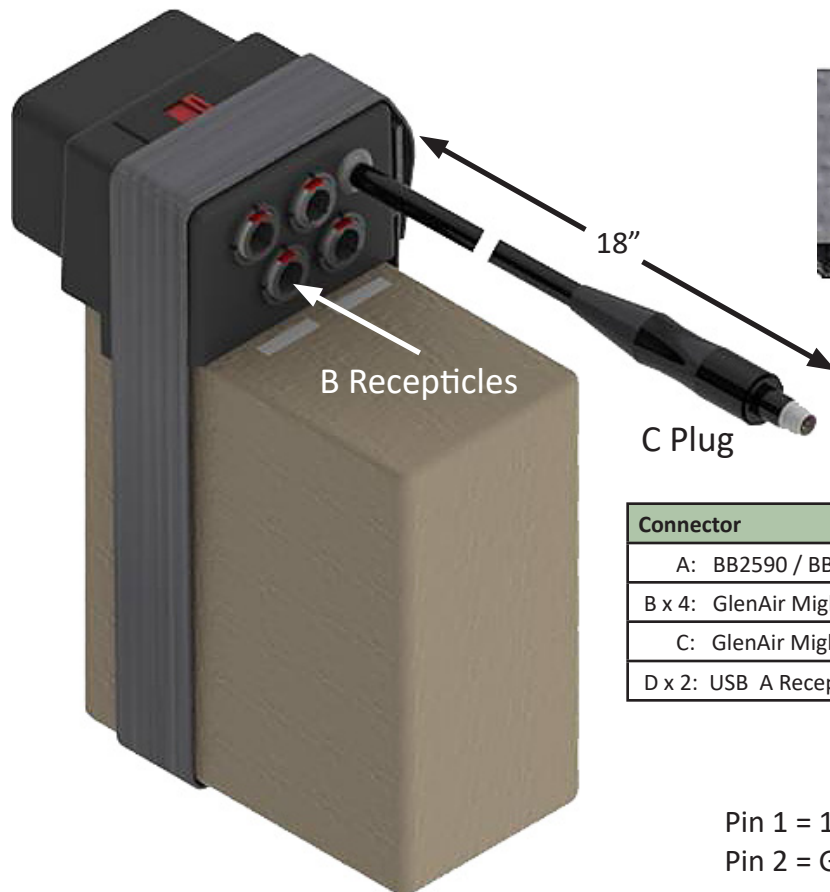

4-Port Mega Manager

PN: ACA0027

4-PORT MOBILE INTERFACE FOR DEMANDING APPLICATIONS

OPERATION

- ❖ BB2590/u or BB2557/u battery clips on the bottom.
- ❖ Provides four expansion power ports.
- ❖ Provides two 1A USB Power Ports.
- ❖ Fuel Cell interface cable to charge battery while battery supplies load.
- ❖ Use with fuel cell Auto-Sleep. Fuel cell turns on and off automatically to keep battery charged.

Connector	Rating
A: BB2590 / BB2557 Main Connector	Battery Specific
B x 4: GlenAir Mighty Mouse Recepticle	5 Amp Max Cont.
C: GlenAir Mighty Mouse Plug	5 Amp Max Cont.
D x 2: USB A Recepticle	1A